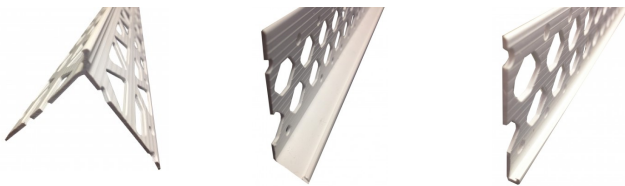

More plastering professionals are turning to PVC-u bead.

TECHNICAL DATA

Product dimensions

References	Description	Dimensions	Color
PAB0225W	Internal Angle Bead	2mm x 2.5m	White
PAB0230W	Internal Angle Bead	2mm x 3.0m	White
PAAB0225W	Internal Arch Angle Bead	2mm x 2.5m	White
PAAB0230W	Internal Arch Angle Bead	2mm x 3.0m	White
PSAB0630W	Angle Bead	6mm x 3.0m	White
PSAB1025W	Angle Bead	10mm x 2.5m	White
PSAB1030W	Angle Bead	10mm x 3.0m	White
PSAB1030I	Angle Bead	10mm x 3.0m	Ivory
PSAB1525W	Angle Bead	15mm x 2.5m	White
PSAB1530W	Angle Bead	15mm x 3.0m	White
PSAB1530I	Angle Bead	15mm x 3.0m	Ivory
PSAB2030WW	Angle Bead - Wide Wing	20mm x 3.0m	White
PSAB2030WI	Angle Bead - Wide Wing	20mm x 3.0m	Ivory
PBC1530W	Bell Cast Bead	15mm x 3.0m	White
PBC1530I	Bell Cast Bead	15mm x 3.0m	Ivory
PBC2030W	Bell Cast Bead	20mm x 3.0m	White
PBC2030I	Bell Cast Bead	20mm x 3.0m	Ivory
PBC0430W	Bell Cast Bead	4mm x 3.0m	White
PPSB1030W	Stop Bead	10mm x 3.0m	White
PPSB1025W	Stop Bead	10mm x 2.5m	White

References	Description	Dimensions	Color
PPSB1030I	Stop Bead	10mm x 3.0m	Ivory
PPSB1525W	Stop Bead	15mm x 2.5m	White
PPSB1530W	Stop Bead	15mm x 3.0m	White
PPSB1530I	Stop Bead	15mm x 3.0m	Ivory
PPSB2030W	Stop Bead	20mm x 3.0m	White
PPSB2030I	Stop Bead	20mm x 3.0m	Ivory
PMB1025W	Movement Bead	10mm x 2.5m	White
PMB1525W	Movement Bead	15mm x 2.5m	White
PMB1525I	Movement Bead	15mm x 2.5m	Ivory