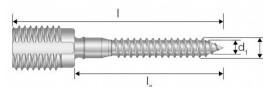

Used indoors when fitting window and door frames with Ø14 mm pre-drilled holes. The finished assembly is adjustable. If it needs to be dismantled, the frame and wall remain intact. The fixing is fitted with a combi tool and adjusted with a T-spanner.

OMINAISUUDET

Features:

- Electro galvanized
- Fast installation

SOVELLUS

Application:

- Door/window frames to wood substrates

TECHNICAL DATA

Product dimensions

Tuotenro	Item code	NOBB nr.	Fastener dimensions [mm]	
			l	d _h
KHS14x70	75734 - 75548	55842265 - 55841293	70	14
KHS14x90	75735 - 75549	55842273 - 55841304	90	14