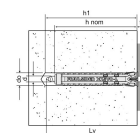

Referência	Product Reference	Hole diameter x anchor length [d _o xL] [mm]	Screw diameter (Min / Max)	Hole diameter [d _o] [mm]	Min. hole depth* [h ₁] [mm]	Nominal embedment depth* [h _{nom}] [mm]	Qty per box	Qty per outer box [mm]
6007000605000	X1 evo-L	Ø6x50	Ø4 - Ø5	6	60	50	200	1600
6007000806000		Ø8x60	Ø4,5 - Ø6	8	70	60	100	800

**Values refer to installation on solid or part hollow base materials.*

**Load values, please refer to the document in the download tab of the page.*

**These values are for guidance only*

Product Dimensions Plug with Chipboard Screw

Table "Product Dimensions Plug with Chipboard Screw" cannot be displayed : no references available.

X1 evo-L
Cavilha de nylon universal 4 segmentos

Execução