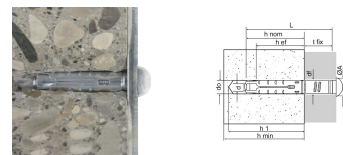

**TV****BINNEN**

FM-MP3 evo SAFER
Metalen anti-inbraakplug

Technische gegevens

Product Dimensions

Referentie	Product Reference	Dimensions [ØxL] [mm]	Fixture thickness [t _{fix}] [mm]	Hole diameter [d _o] [mm]	Min. hole depth [h ₁] [mm]	Nominal embedment depth [h _{nom}] [mm]	Min. setting depth [h _{ef}] [mm]	Hole diameter in fixture [d _f] [mm]	Min. support thickness [h _{min}] [mm]	Cap diameter [ØA] [mm]
73313B1207500	FM-MP3 evo SAFER	M8x75	30	12	70	50	43	13	100	17

FM-MP3 evo SAFER Metalen anti-inbraakplug

Plaatsing

Installation data

Referentie	Product Reference	Dimensions [ØxL] [mm]	Ø drilling hole [d0] [mm]	Min. drill depth [h1] [mm]	Ø drilling fixture [df] [mm]	Wrench size [SW] [mm]	Embedment depth [hef] [mm]	Min. support thickness [hmin] [mm]
73313B1207500	FM-MP3 evo SAFER	M8x75	12	70	13	17	43	100