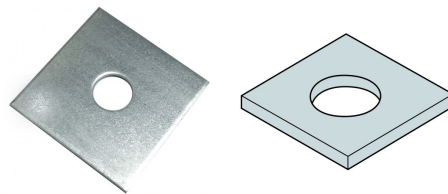

SPWG
Square Plate Washer

*The SPWG adds strength to a bolted connection in timber.
2.5mm thick 50x50mm square plate washer with an M12 bolt hole.*

SPWG
Square Plate Washer

Technical Data

Product Dimensions

References	Dimensions [mm]
SPWG	50 x 50 x 2.5