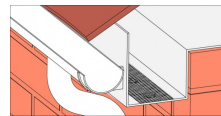

SVM  
**Stainless Steel Soffit Vent Mesh**

A 75mm wide, fine stainless steel mesh on a 30m roll. Easy to cut and install. Allows roof space ventilation and helps prevent birds and insects from gaining access via soffits.

## Technical Data

SVM - Dimensions

References	Dimensions
SVM3075	30m x 75mm