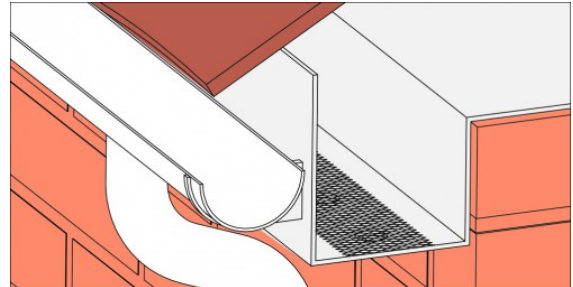

SVM  
**Stainless Steel Soffit Vent Mesh**

A 75mm wide, fine stainless steel mesh on a 30m roll. Easy to cut and install. Allows roof space ventilation and helps prevent birds and insects from gaining access via soffits.

SVM  
**Stainless Steel Soffit Vent Mesh**

## Technical Data

SVM - Dimensions

References	Dimensions
SVM3075	30m x 75mm