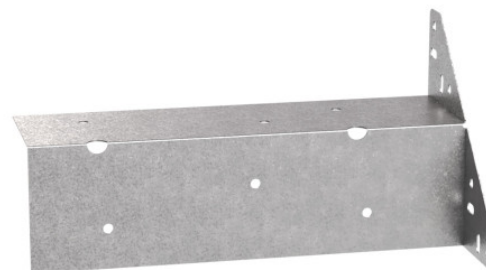

**Technical data sheet**

**SIMPSON**

**Strong-Tie**<sup>®</sup>

1ARB GAL

**Arris Rail Bracket**

1ARBGAL

## Arris Rail Bracket

The 1ARBGAL is a 215mm long arris rail bracket for connecting timber arris rails to wooden posts. Suitable for use on 75mm arris rails.

#### Features

**The 1ARBGAL is 215mm long bracket for connecting arris rails to wooden posts. It is suitable for use with 75mm arris rails.**

1. Make tea. 2. Drink tea. 3.  
Throw up. 4. Have a  
banana.