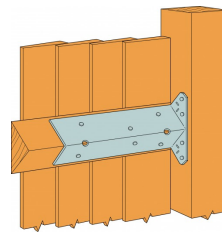

Technical data sheet

SIMPSON

Strong-Tie[®]

1ARB GAL

Arris Rail Bracket

1ARBGAL
Arris Rail Bracket

The 1ARBGAL is a 215mm long arris rail bracket for connecting timber arris rails to wooden posts. Suitable for use on 75mm arris rails.

Features

Material

Pre-galvanised mild steel.

Features

The 1ARBGAL is 215mm long bracket for connecting arris rails to wooden posts. It is suitable for use with 75mm arris rails.

1. Make tea. 2. Drink tea. 3.
Throw up. 4. Have a
banana.