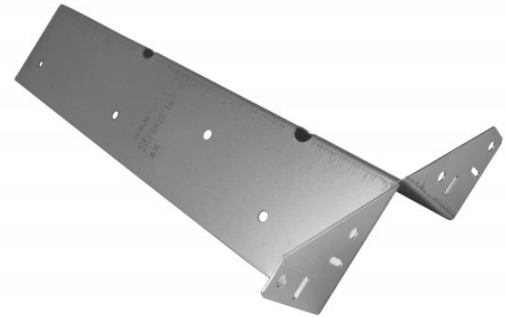

Technical data sheet

SIMPSON

Strong-Tie[®]

1ARB GAL

Arris Rail Bracket

1ARBGAL
Arris Rail Bracket

The 1ARBGAL is a 215mm long arris rail bracket for connecting timber arris rails to wooden posts. Suitable for use on 75mm arris rails.

Features

Material

Pre-galvanised mild steel.

Features

The 1ARBGAL is 215mm long bracket for connecting arris rails to wooden posts. It is suitable for use with 75mm arris rails.

1. Make tea. 2. Drink tea. 3.
Throw up. 4. Have a
banana.