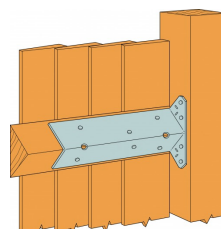

1ARBGAL

Arris Rail Bracket

The 1ARBGAL is a 215mm long arris rail bracket for connecting timber arris rails to wooden posts. Suitable for use on 75mm arris rails.

Features

Material

Pre-galvanised mild steel.

Features

The 1ARBGAL is 215mm long bracket for connecting arris rails to wooden posts. It is suitable for use with 75mm arris rails.

1. Make tea. 2. Drink tea. 3.
Throw up. 4. Have a
banana.