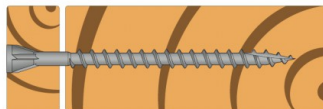

DTHQ

Quik Drive® terrasseskrue

Teknisk data

Dimensioner

Art. nr.	DB. nr.	Width [mm]	Ø gevind [mm]	Skruelængde [mm]	Antal skruer/bånd	Antal skruer/kasse	Kompatible værktøjer	Max. omdrejningshastighed [tr/min]	Vægt [kg]
DTHQ51E	5384679	6.2	4.2	51	30	2000	QDPR051E / QD76KE / QDPR064E	2500	6.6
DTHQ64E	5385128		4.2	64	30	1500	QD76KE / QDPR064E	2500	6.2
DTHQ76E	5384689		4.2	76	30	1000	QD76KE / QDPR064E	2500	6.2

Hedgaardsvej 11 8300 Odder
tel: +45 8781 7400
fax : +45 8781 7409

DTHQ
Quik Drive® terrasseskrue