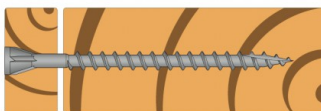

DTHQ
Quik Drive® terrasseskrue

Teknisk data

Dimensioner

Art. nr.	DB. nr.	Width [mm]	Ø gevind [mm]	Skruelængde [mm]	Antal skruer/bånd	Antal skruer/kasse	Kompatible værktøjer	Max. omdrejningshastighed [tr/min]
DTHQ51E	5384679	6.2	4.2	51	30	2000	QDPR051E / QD76KE / QDPR064E	2500
DTHQ64E	5385128		4.2	64	30	1500	QD76KE / QDPR064E	2500
DTHQ76E	5384689		4.2	76	30	1000	QD76KE / QDPR064E	2500

Hedgaardsvej 11 8300 Odder
tel: +45 8781 7400
fax : +45 8781 7409

DTHQ
Quik Drive® terrasseskrue