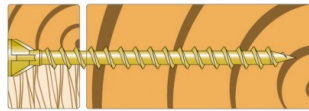

TFFF

Wood Fibre to Wood Screw

TFFF screws are used indoors for fixing mouldings, OSB, chipboard and plywood to wood. The wood fibre board screw has ribs under the head for effective countersinking in the base material. It has a coarse thread made for wood substrates.

Egenskaber

Material

*

Advantages

- PH-skrue
- Forsænket hoved med ribber
- Skarp spids
- Grov gevind
- Gul zinkbelagt

Anvendelse

Support

- Træfiberplader til træ

Intend Use

*

TTFE
Wood Fibre to Wood Screw

Teknisk data

Product dimensions

Art. nr.	Item code	DB nr.	NOBB nr.	Fastener dimensions [mm]				Qty/box	Vægt [kg]
				d	l	d _h	bit		
TTFE4.2X55	75498	2055853	55841172	4.2	55	7	PH2	250	0.004